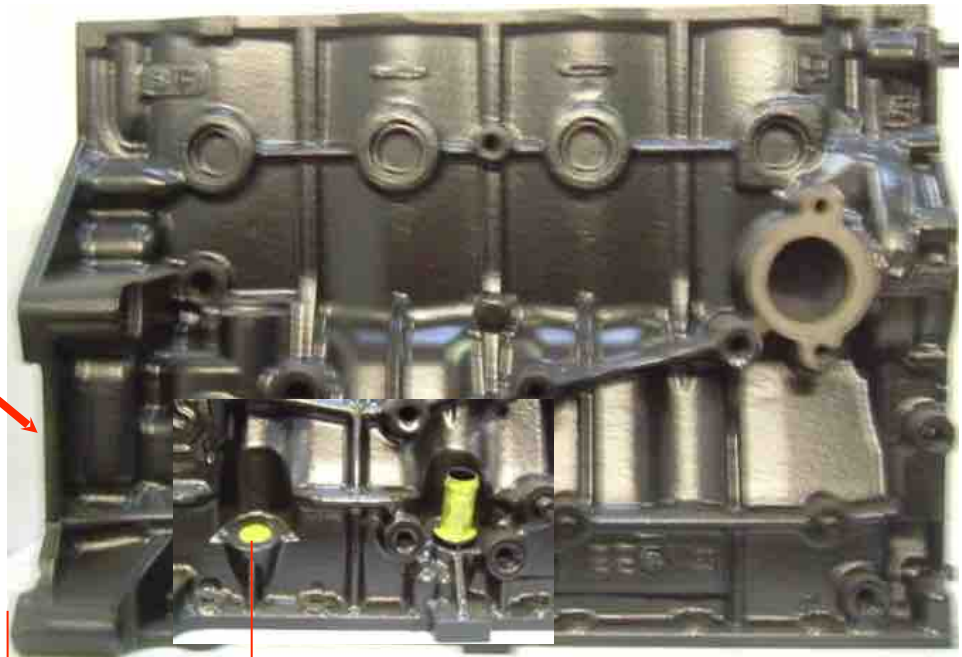

Identification for DW10 FIA HD or XAN HD engine block

Flywheel side

11.5 cm = FIA HD