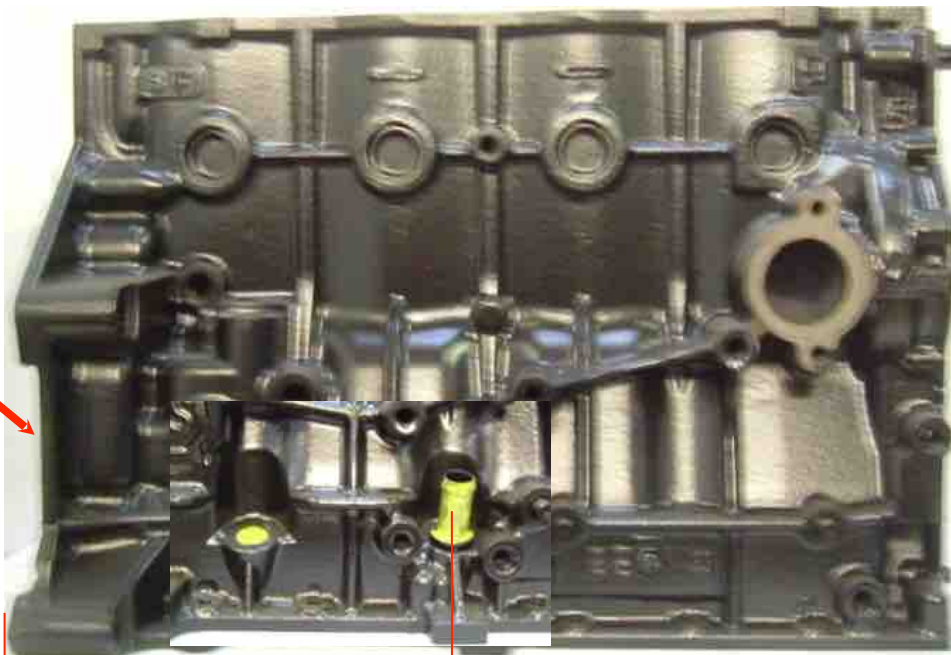

Identification for DW10 FIA HD or XAN HD engine block

Flywheel side

21 cm = XAN HD