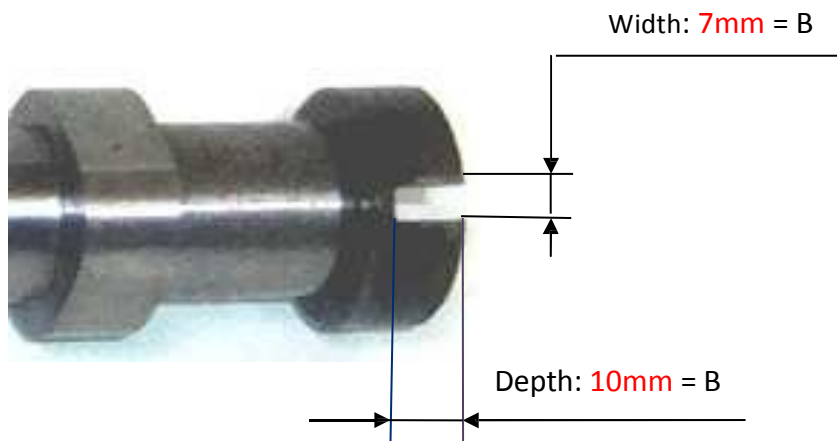

Identification of vacuum pump drive on camshaft for P.S.A. DV4 - 1.4 I Hdi

Model: A

Model: B

Model: C