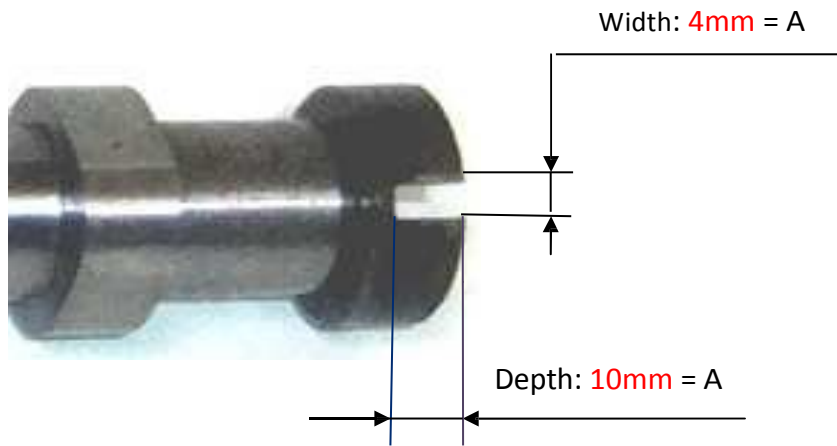

Identification of vacuum pump drive on camshaft for P.S.A. DV4 - 1.4 I Hdi

Model: A